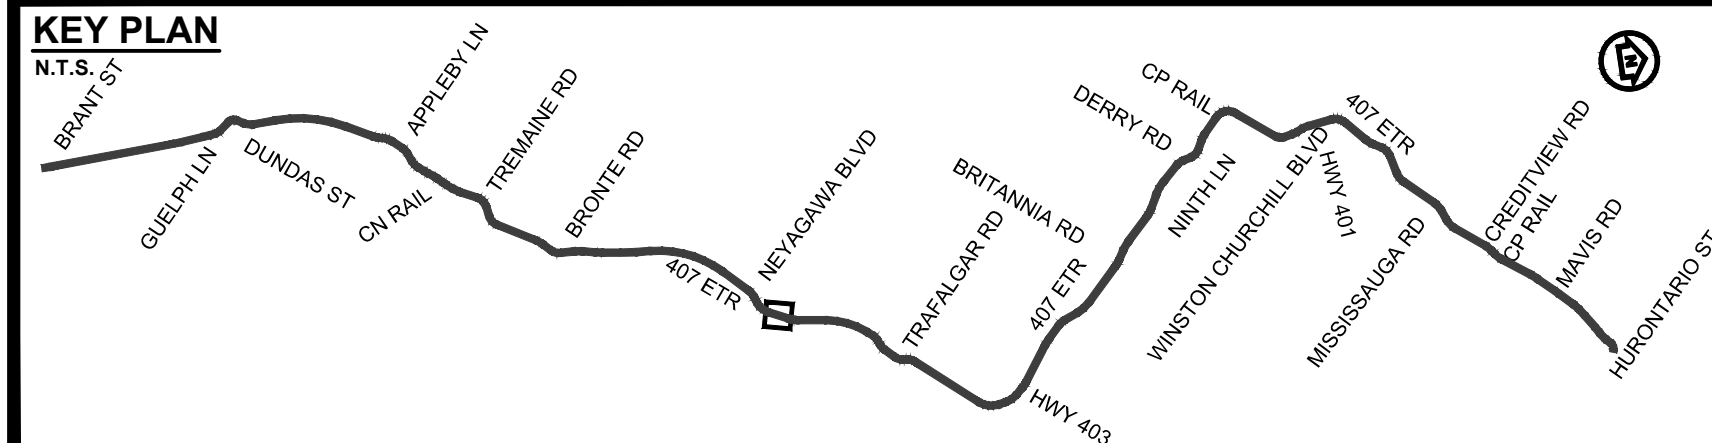

DRAWING NAME: J:\TORONTO\407 TRANSITWAY WC TO BRANTTITS General\03 - Drawings\08 - Property\Plans\407 TW4-Plate 30.dwg  
CREATED: Dec 05, 2019 3:54pm  
MODIFIED:

**407 TRANSITWAY**  
WEST OF BRANT STREET TO WEST OF HURONTARIO STREET  
G.W.P. 16-20003, CA 2016-E-0038

**PROPERTY PLAN**  
STA. 30+160 TO STA. 30+760

PLATE  
**30**

DATE  
11/20/2019