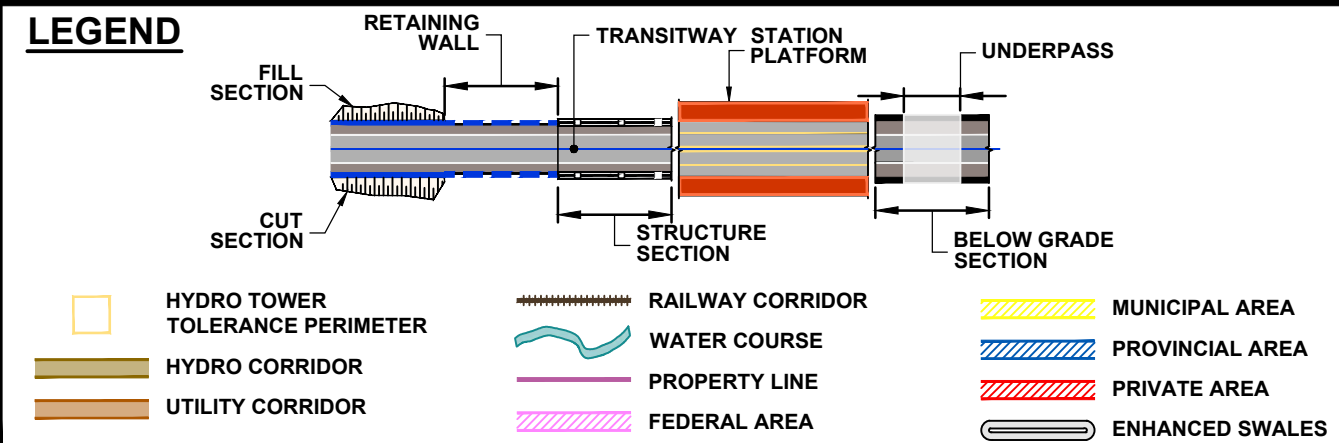

DRAWING NAME: J:\TORONTO\407 TRANSITWAY WC TO BRANTTITS General\03 - Drawings\08 - Property\Plans\407 TW4-Plate 30.dwg  
CREATED: Dec 05, 2019 3:54pm  
MODIFIED:

**407 TRANSITWAY**  
WEST OF BRANT STREET TO WEST OF HURONTARIO STREET  
G.W.P. 16-20003, CA 2016-E-0038

**PROPERTY PLAN**  
STA. 30+160 TO STA. 30+760

PLATE  
**30**

DATE  
11/20/2019